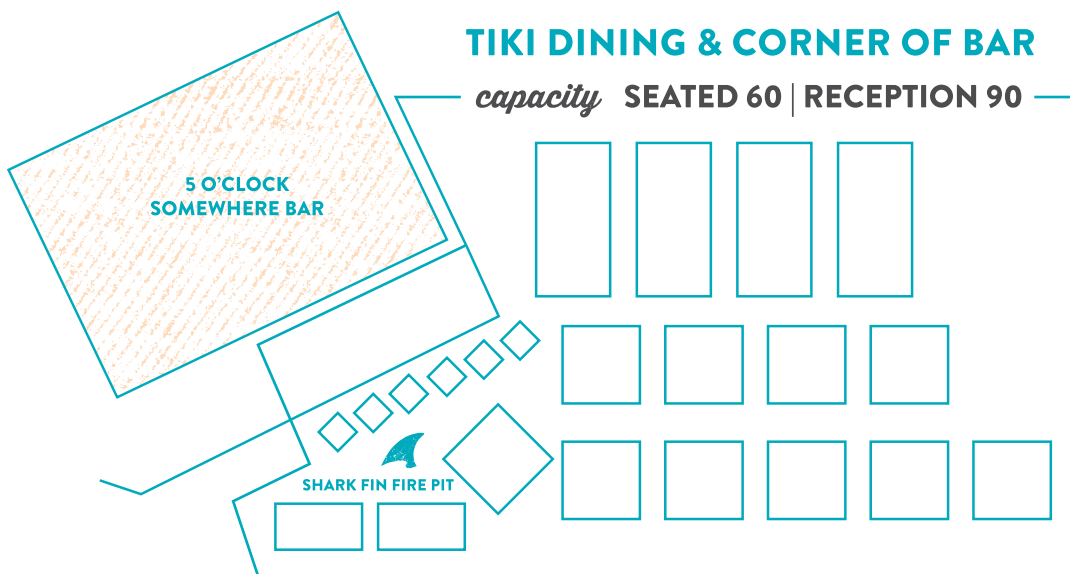

BEACH DINING

capacity SEATED 116 | RECEPTION 130

PORCH OF INDECISION

capacity SEATED 55 | RECEPTION 75

TIKI DINING & CORNER OF BAR

capacity SEATED 60 | RECEPTION 90

BEACH DINING & PORCH OF INDECISION

capacity SEATED 168 | RECEPTION 200

TIKI DINING & SIDE OF BAR

capacity SEATED 60 | RECEPTION 90