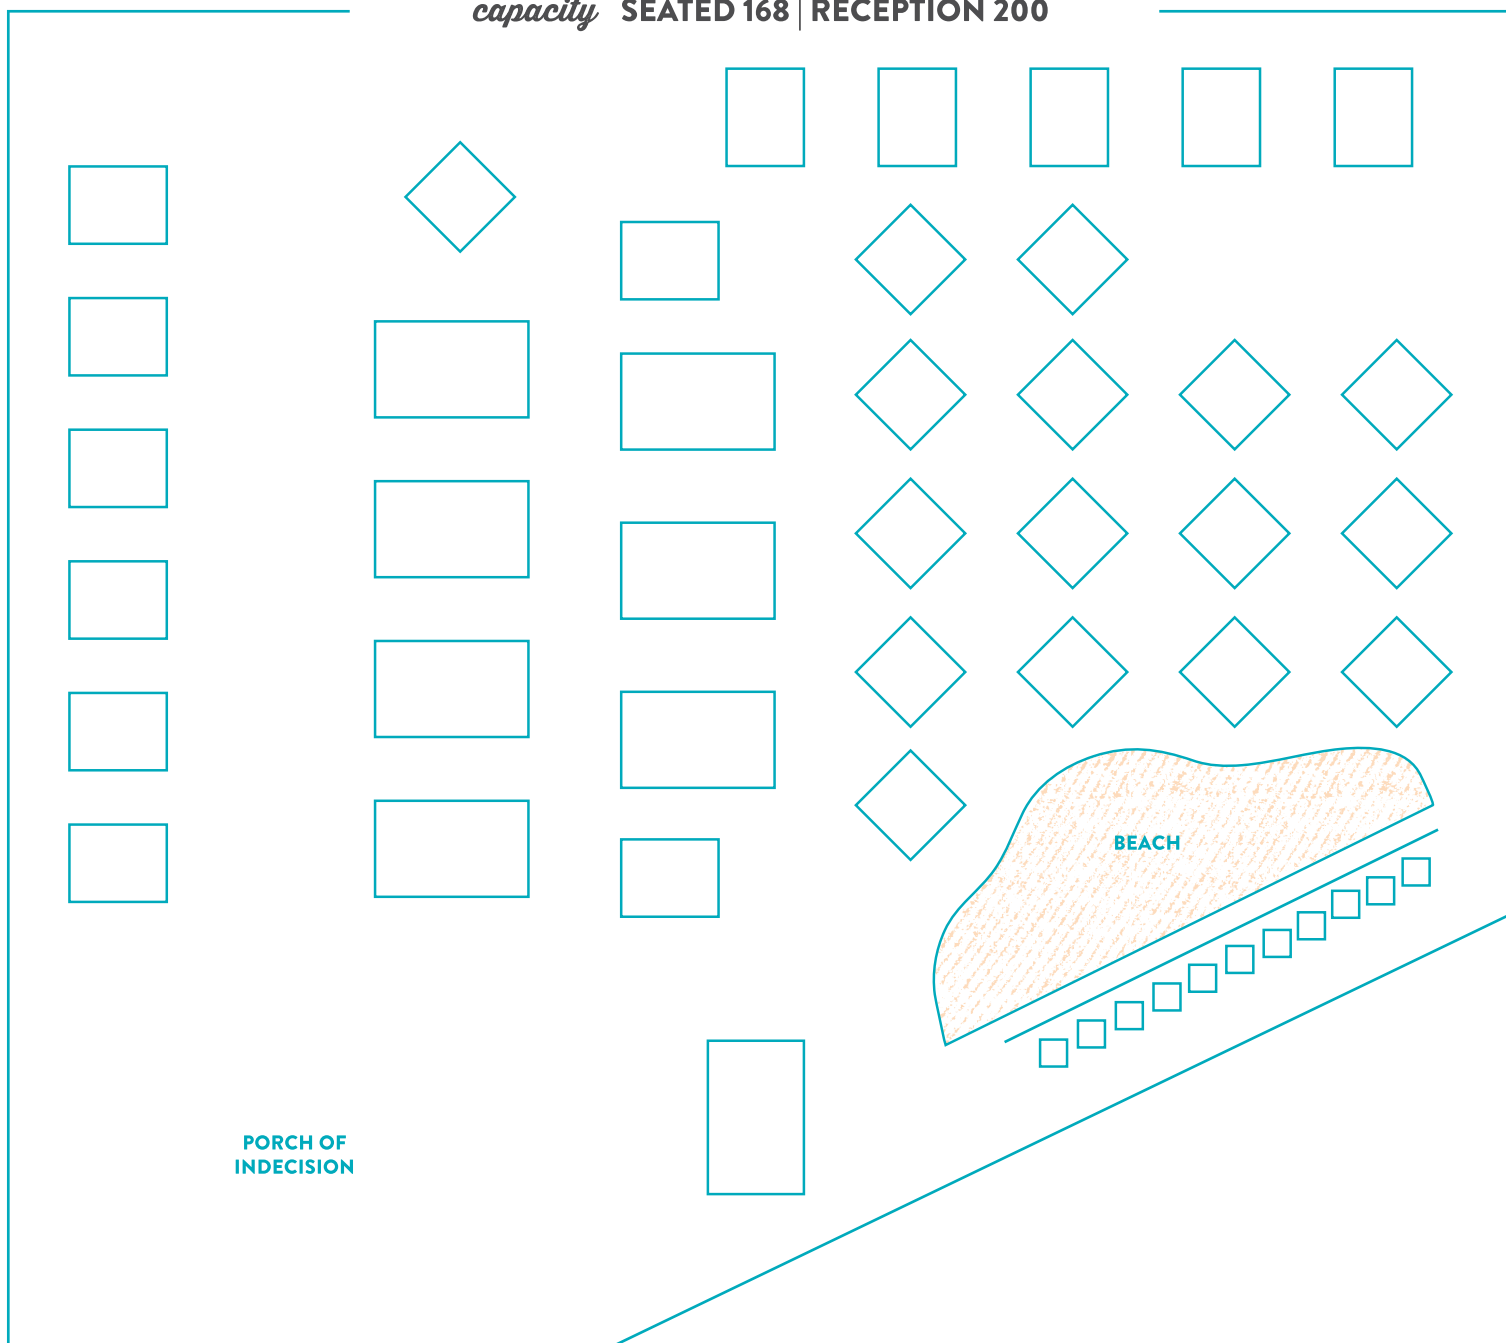

BEACH DINING

capacity SEATED 116 | RECEPTION 130

PORCH OF INDECISION

capacity SEATED 55 | RECEPTION 75

TIKI DINING & CORNER OF BAR

capacity SEATED 60 | RECEPTION 90

BEACH DINING & PORCH OF INDECISION

capacity SEATED 168 | RECEPTION 200

TIKI DINING & SIDE OF BAR

capacity SEATED 60 | RECEPTION 90