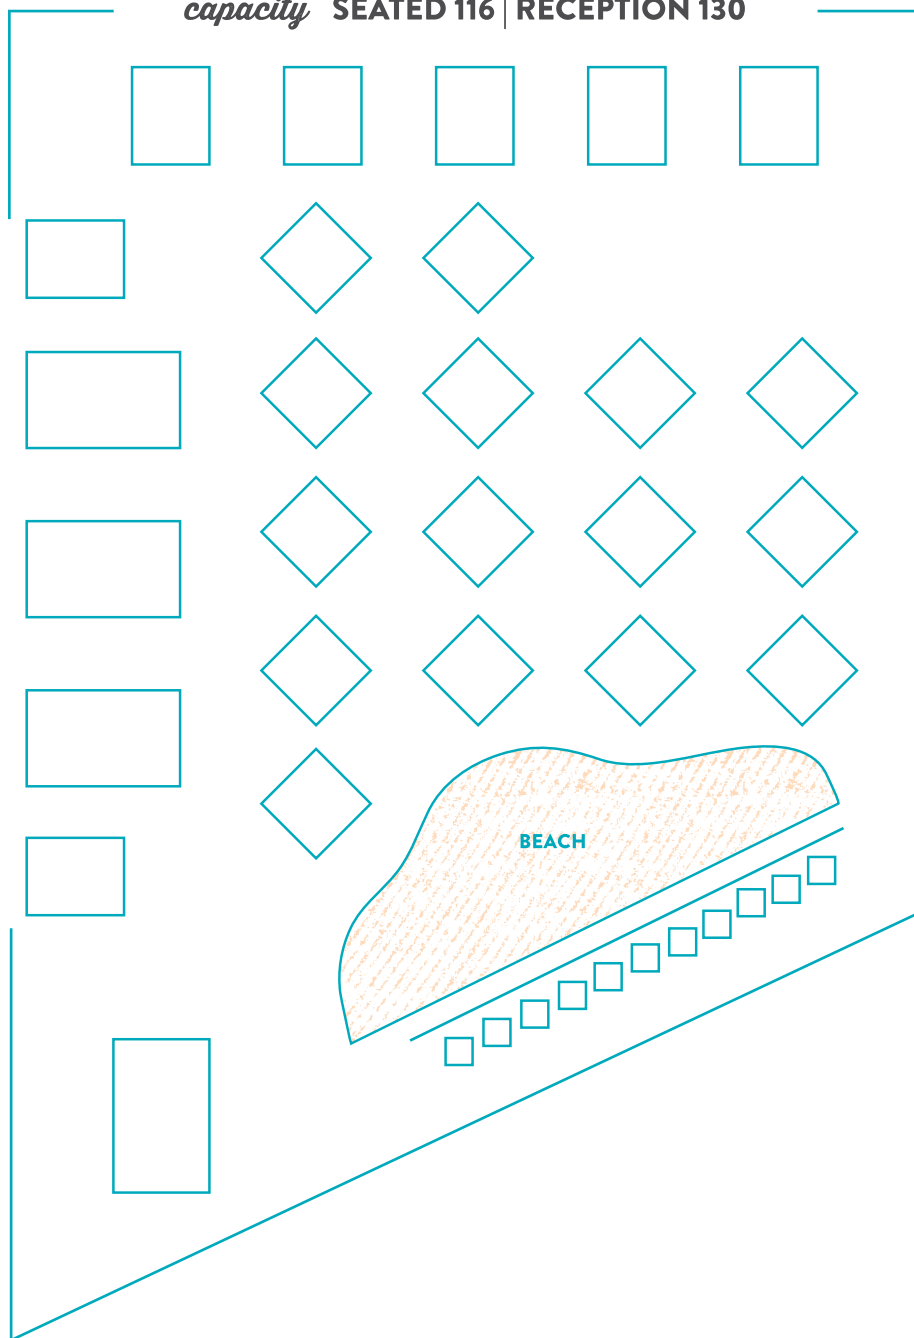

BEACH DINING

capacity SEATED 116 | RECEPTION 130

PORCH OF INDECISION

capacity SEATED 55 | RECEPTION 75

TIKI DINING & CORNER OF BAR

capacity SEATED 60 | RECEPTION 90

BEACH DINING & PORCH OF INDECISION

capacity SEATED 168 | RECEPTION 200

TIKI DINING & SIDE OF BAR

capacity SEATED 60 | RECEPTION 90